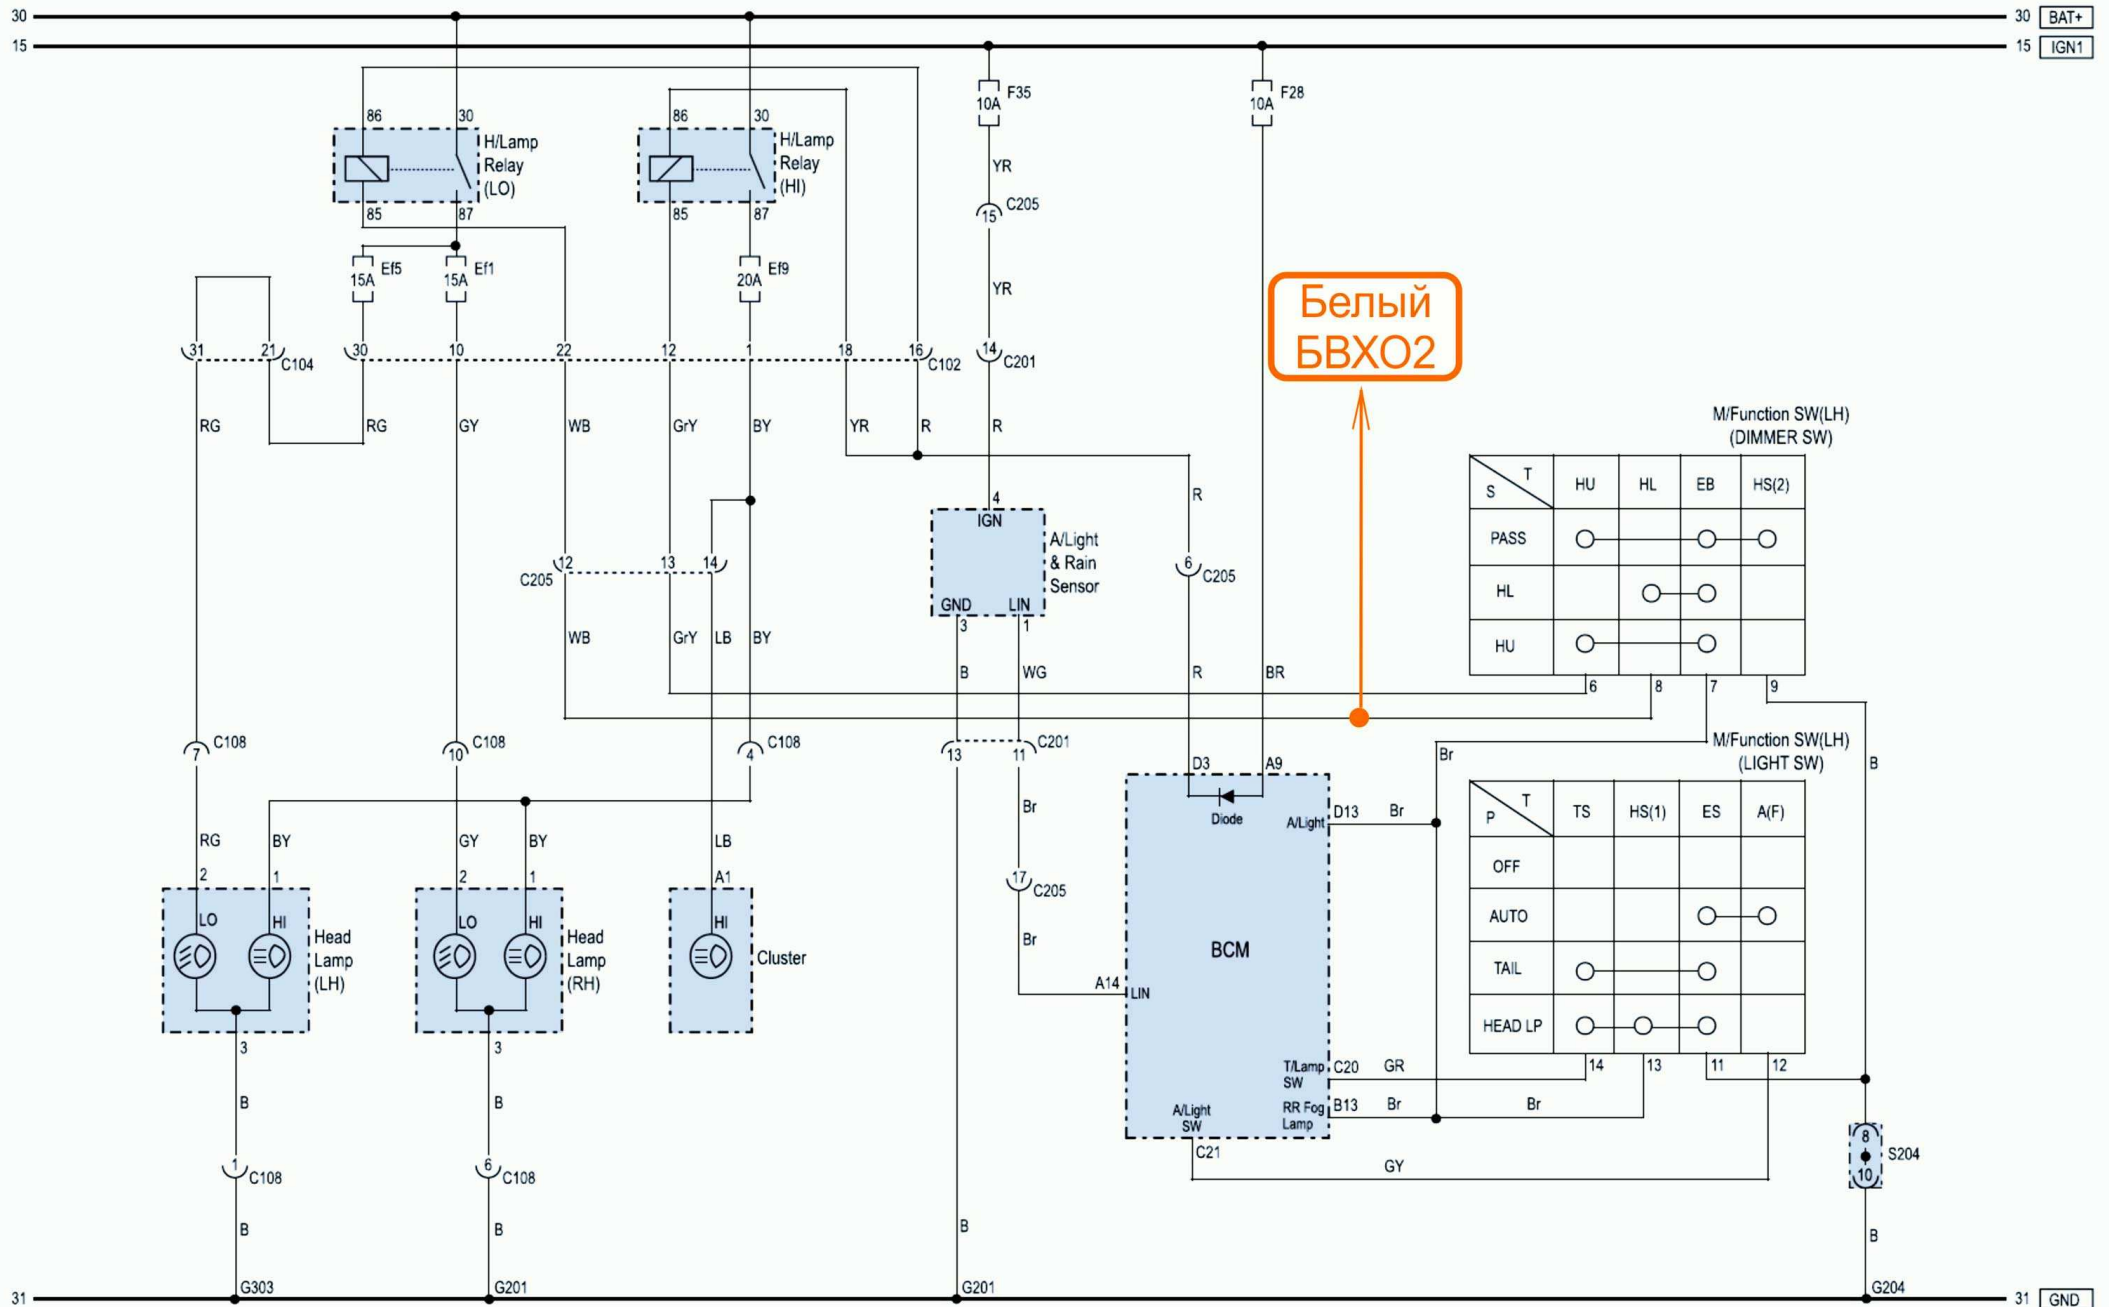

8010-01 CLUSTER

8310-01 HEAD LAMP

M/Function SW(LH)
(DIMMER SW)

S	T	HU	HL	EB	HS(2)
PASS		○		○	○
HL			○	○	
HU		○		○	
		6	8	7	9

M/Function SW(LH)
(LIGHT SW)

P	T	TS	HS(1)	ES	A(F)
OFF					
AUTO				○	○
TAIL		○		○	
HEAD LP		○	○	○	
		14	13	11	12