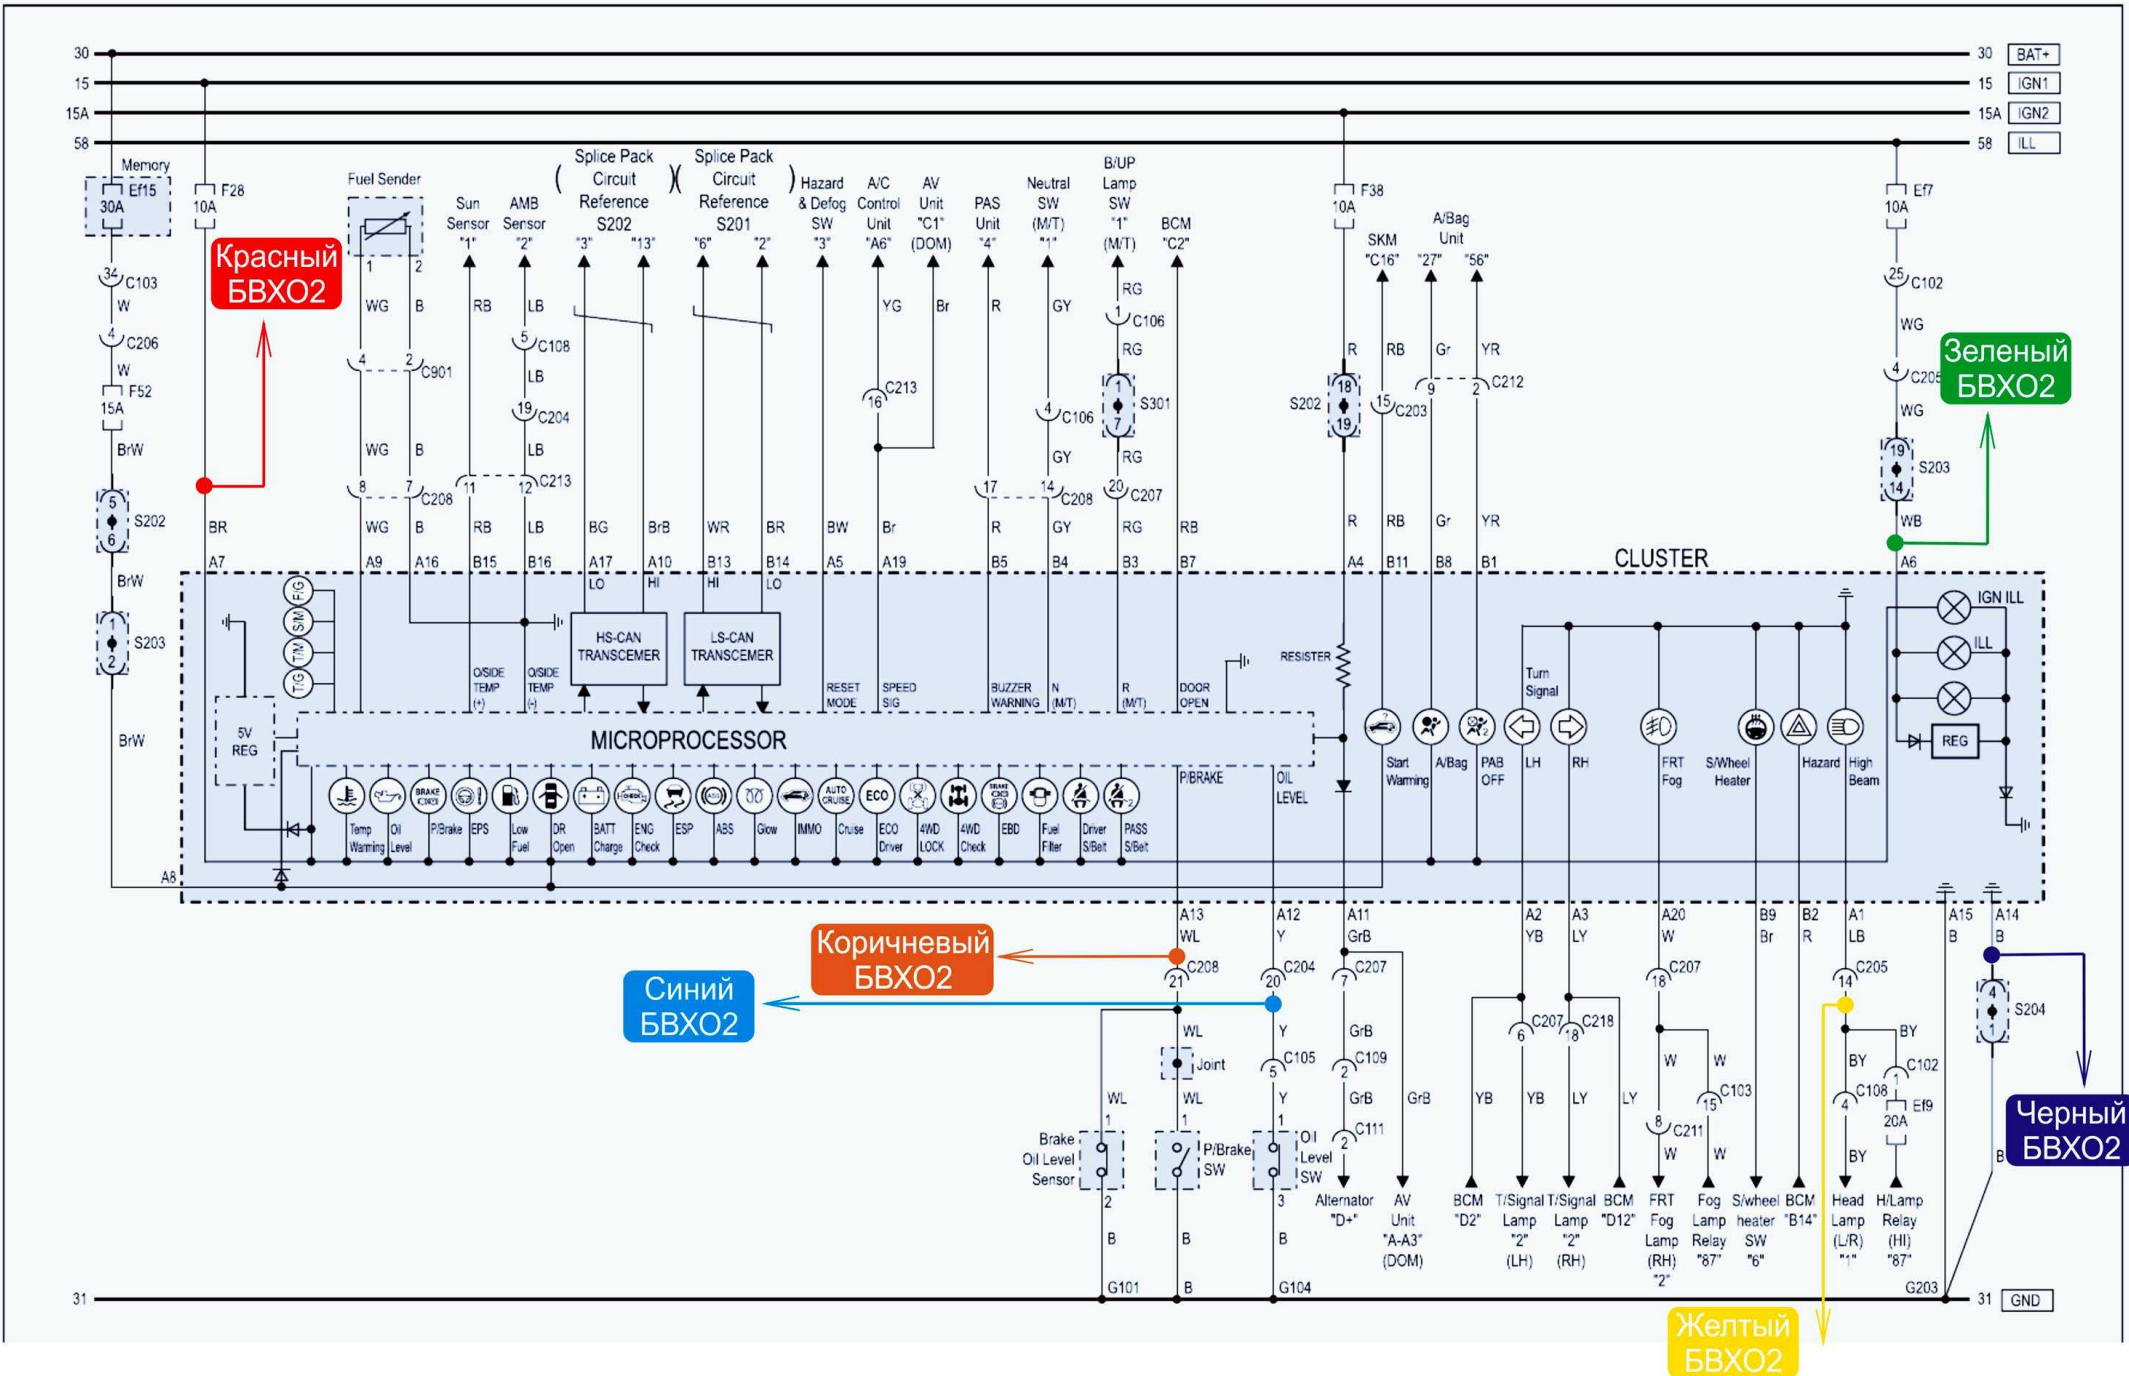

8010-01 CLUSTER

8310-01 HEAD LAMP

M/Function SW(LH)
(DIMMER SW)

S	T	HU	HL	EB	HS(2)
PASS		○		○	○
HL			○	○	
HU		○		○	
		6	8	7	9

M/Function SW(LH)
(LIGHT SW)

P	T	TS	HS(1)	ES	A(F)
OFF					
AUTO				○	○
TAIL		○		○	
HEAD LP		○	○	○	
		14	13	11	12